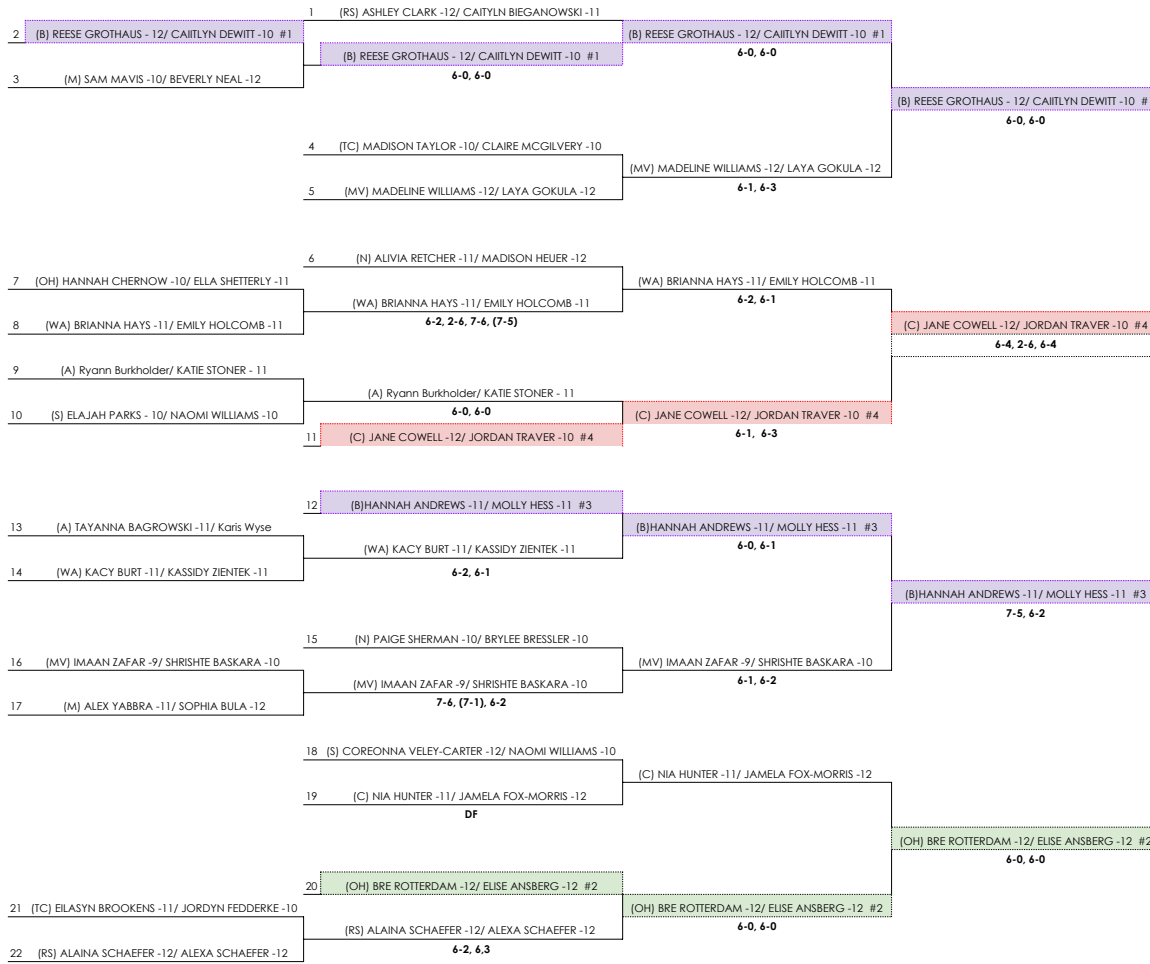

**NAPOLEON (N)**

(N) ALIVIA RETCHER -11/ Brooklyn Leahy -11  
 (N) PAIGE SHERMAN -10/ BRYLEE BRESSLER -10

**OTTAWA HILLS (OH)**

(OH) BRE ROTTERDAM -12/ ELISE ANSBERG -12 #2  
 (OH) HANNAH CHERNOW -10/ ELLA SHETTERLY -11

**ROSSFORD (RS)**

(RS) ALAINA SCHAEFER -12/ ALEXA SCHAEFER -12  
 (RS) ASHLEY CLARK -12/ CAITYLN BIEGANOWSKI -11

**SCOTT (S)**

(S) ELAJAH PARKS - 10/ NAOMI WILLIAMS -10

**TOLEDO CHRISTIAN (TC)**

(TC) ELASYN BROOKENS -11/ JORDYN FEDDERKE -10  
 (TC) MADISON TAYLOR -10/ CLAIRE MCGILVERY -10

**WAUSEON (WA)**

(WA) BRIANNA HAYS -11/ EMILY HOLCOMB -11  
 (WA) KACY BURT -11/ KASSIDY ZIENTEK -11

ROUND OF 32

ROUND OF 16

QUARTERFINALS

SEMIFINALS

District Qualifier

| SEEDS |  |         |  |
|-------|--|---------|--|
| #1    | (B) REESE GROTHAUS - 12/ CAITLYN DEWITT -10 #1 | Bryan   |  |
| #2    | (OH) BRE ROTTERDAM -12/ ELISE ANSBERG -12 #2   | OH      |  |
| #3    | (B)HANNAH ANDREWS -11/ MOLLY HESS -11 #3       | Bryan   |  |
| #4    | (C) JANE COWELL -12/ JORDAN TRAVER -10 #4      | Central |  |

(B) REESE GROTHAUS - 12/ CAITLYN DEWITT -10 #1  
 6-2, 6-0  
**CHAMPIONS**

(B)HANNAH ANDREWS -11/ MOLLY HESS -11 #3  
 6-3, 2-6, 7-6, (7-4)

**3RD/4TH PLACE**

(OH) BRE ROTTERDAM -12/ ELISE ANSBERG -12 #2 #3  
 (C) JANE COWELL -12/ JORDAN TRAVER -10 #4 #4